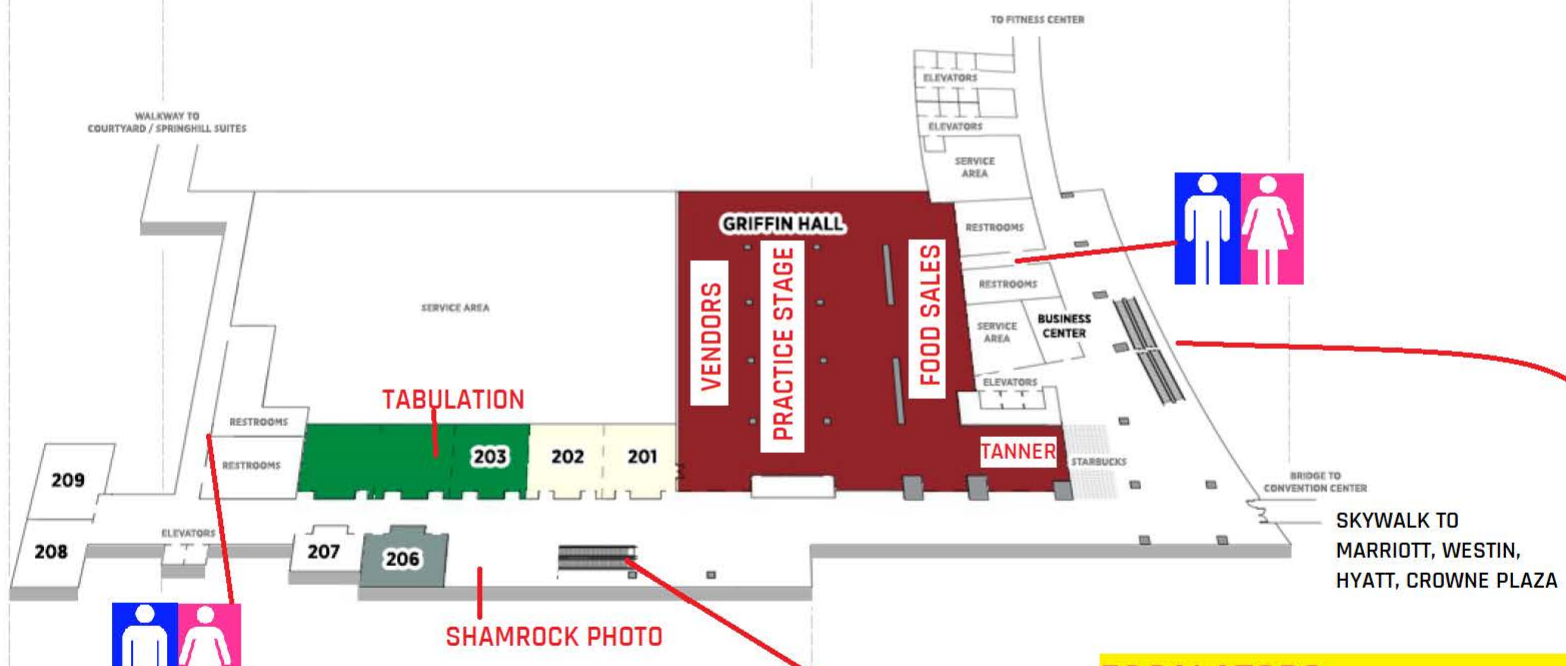

Visit our Vendors in Griffin Hall (2nd floor):

- Camelia Rose
- Elevation
- Fab & Punk
- Irish Seams
- Luna Tanning
- Paddy Rose Boutique
- Rising Star
- Rod Vick, Author

3rd FLOOR

2nd FLOOR

1st FLOOR

ESCALATORS:
Use the escalators off of the lobby to access the 2nd floor (Vendors/Practice Stage/etc.) & 3rd floor (Stages A thru D).

TO ACCESS THE 1st FLOOR BALLROOMS (STAGES E & F):
You must use the escalator on the 2nd floor across from Griffin Hall. This escalator only goes between the 1st & 2nd floors. You CANNOT access the 1st floor ballrooms from the lobby or guest elevators. The 1st floor ballroom space is separated from the general hotel space.