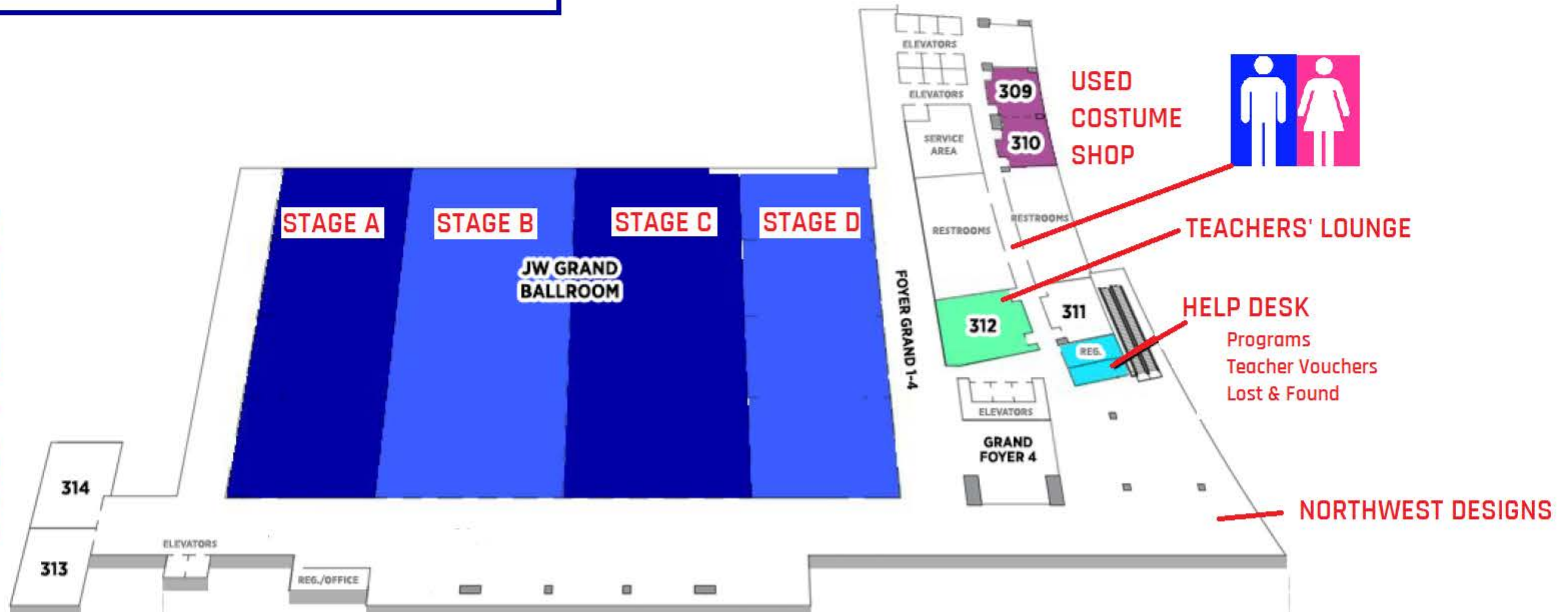

Visit our Vendors in Griffin Hall (2nd floor):

- Camelia Rose
- Elevation
- Fab & Punk
- Irish Seams
- Luna Tanning
- Paddy Rose Boutique
- Rising Star
- Rod Vick, Author

3rd FLOOR

2nd FLOOR

1st FLOOR

ESCALATORS:
Use the escalators off of the lobby to access the 2nd floor (Vendors/Practice Stage/etc.) & 3rd floor (Stages A thru D).

TO ACCESS THE 1st FLOOR BALLROOMS (STAGES E & F):
You must use the escalator on the 2nd floor across from Griffin Hall. This escalator only goes between the 1st & 2nd floors. You CANNOT access the 1st floor ballrooms from the lobby or guest elevators. The 1st floor ballroom space is separated from the general hotel space.